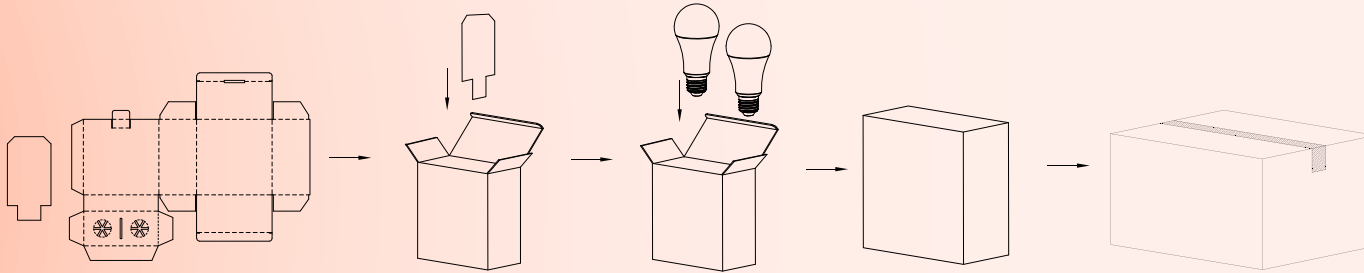

AirLux LED Bulb

Packing Diagram

Wattage	9W
Product Dimension	φ 60*125mm
Carton Dimension	130*65*130mm
N.W. / Product	0.078kg
G.W. / Carton	13.51kg
Pcs / Carton	120