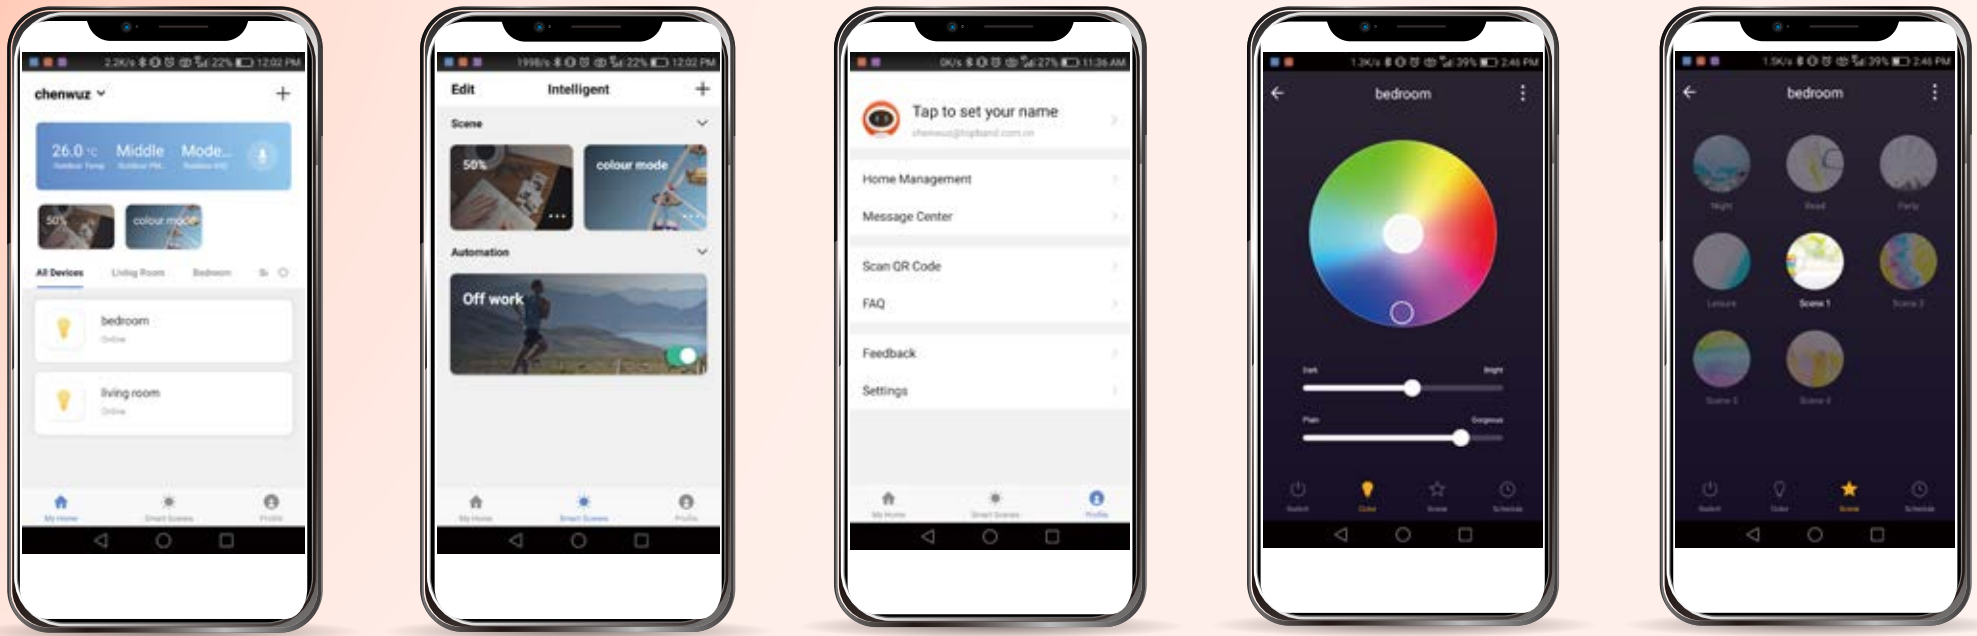

Product Features

Commercial Lighting Services AirLux LED Bulb is the best combination of performance and value. The A60(CE)/A19(North American) shape bulb has become the standard for household lighting in living rooms, bedrooms, and more. Instantly turns on. RGB+W control achieved by APP on your phone.

Control Anywhere

Remote and Timing function easily automate your lighting. Easily automate your lighting to turn on when you wake up, turn off when you leave, or dim when required.