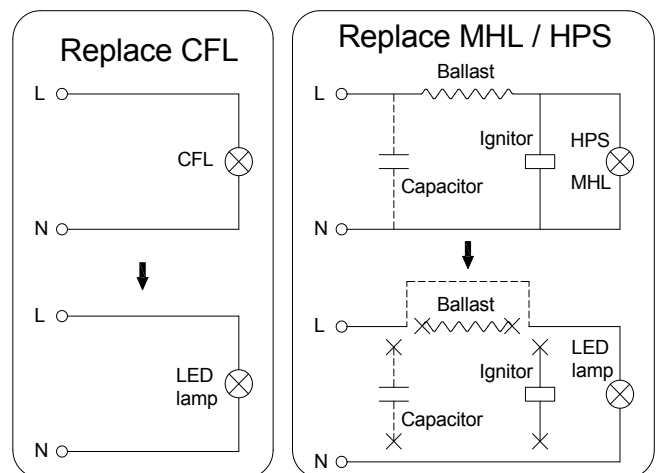

NAME: LED Corn Light

P/N: 13005101

Advantage

- UL certificate
- E26 lamp base
- Warm / Natural / Cool / Cold white
- 360 degree lighting, high CRI.
- IP64 Waterproof Rating
- Big heat sink
- Can be with clear or frosted cover.
- Internal driver, input voltage AC100-277V.
- New style and high efficient wide-range input.
- Long lifespan and good heat dissipation.
- Direct replacement for Metal Halide, Easy Installation.
- Fits many different fixtures to replace traditional lamps.

Application

Widely used in supermarket, warehouse, garage, home, office, hotel, hospital, school, street, garden etc.

PRODUCT SPECIFICATIONS	
Product name	LED Corn Light
Light Type	Corn Light
Part No	13005101
Dimension	Φ45*130 MM
Technical Characteristic	
Cover	Clear Frosted
Color temperature	2700-6500K
CRI	> 80
Lumen	550-600 LM 450-500 LM
Lumen Efficacy	110-120 LM/W 90-100 LM/W
Input Power	5 W
Viewing Angle	360 degree
Input Voltage	AC100-277V 50/60Hz
PFC	>0.9
Equivalent	11W CFL , 20W MHL/HPS/HID
Waterproof Rating	IP64
MATERIALS	
LED Brand	EPISTAR
LED Type	SMD2835
LED QTY	48 PCS
Housing	PC+AL
Housing color	White+Grey
OTHERS	
Operating Temperature	-20°C TO 45°C
Operating Humidity	20%-70% RH
Storage Temperature	-30°C TO 80°C
Storage Humidity	10%-75% RH
Application	Indoor/Outdoor
Safety Certification	UL
Warranty Time	5 Years

Notice For User

- Please turn off power before install or change assembly parts.
- The input voltage and lamps should be matched, after connecting the power line, please make sure the wiring section is insulated.
- Make sure to remove or bypass the electronic ballast in the fixtures before install the lamps.
- Suitable for damp locations. Do not use with dimmers.
- Suitable for use in enclosed luminaires, min. lamp compartment dimensions: 250*140*140MM.
- No-professionals, must not install and disassemble the lamps.