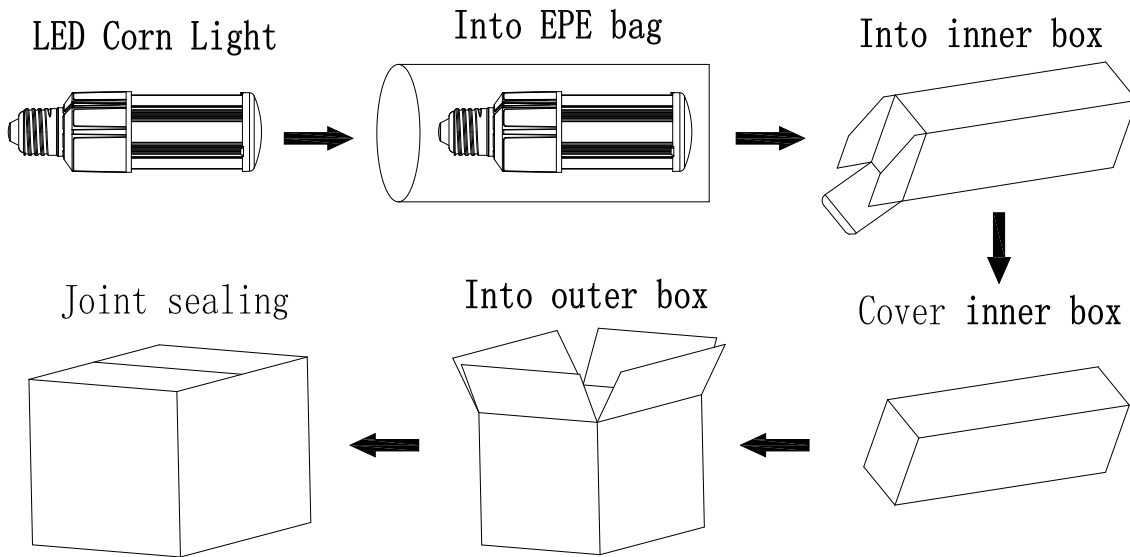

Package

	Size	Qty/ Carton	Net Weight/ Carton	Gross Weight/ Carton
Inner box	130*45*45 MM	1 PC	0.10 KG	0.12 KG
Outer box	275*240*245 MM	50 PCS	5.0 KG	6.6 KG

Notice For User

- Please turn off power before install or change assembly parts.
- The input voltage and lamps should be matched, after connecting the power line, please make sure the wiring section is insulated.
- Make sure to remove or bypass the electronic ballast in the fixtures before install the lamps.
- Suitable for damp locations. Do not use with dimmers.
- Suitable for use in enclosed luminaires, min. lamp compartment dimensions: 250*140*140MM.
- No-professionals, must not install and disassemble the lamps.